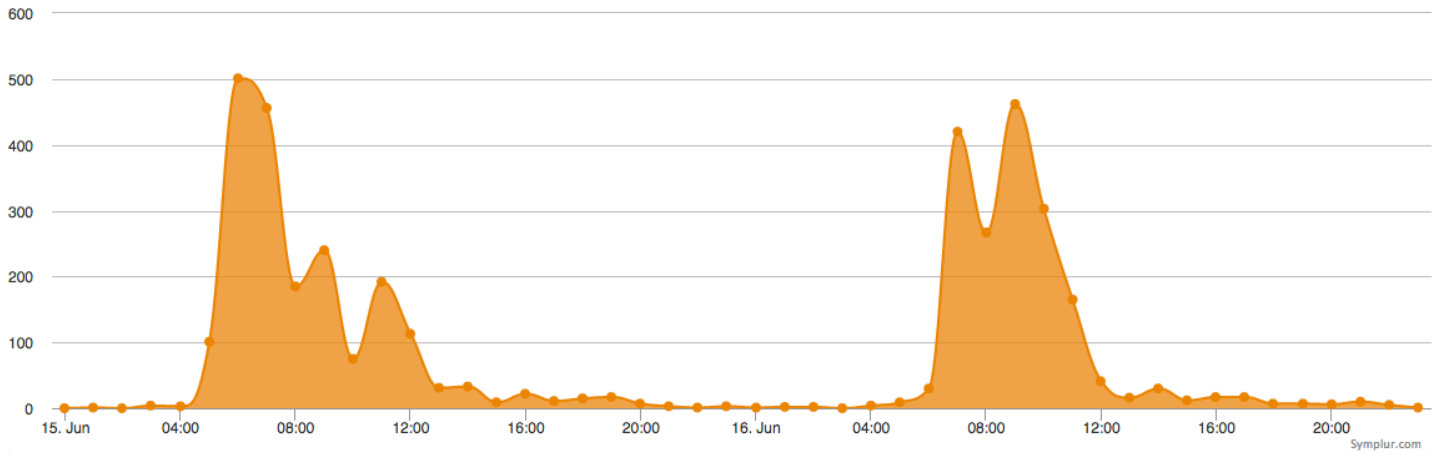

 Tweet 13

The Numbers

21,731,623 Impressions

3,857 Tweets

408 Participants

80 Avg Tweets/Hour

9 Avg Tweets/Participant

 Tweet 0

Share Analytics

 Tweet 0

#mccsm analytics for time period 06/15/2015 00:00 to 06/17/2015 00:00 (Pacific Time: GMT-0700) [\[change time period\]](#)

Tweet Activity on #mccsm

#mccsm Participants